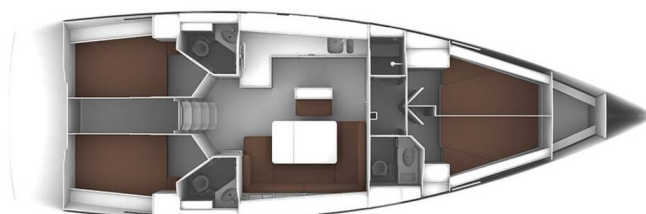

BAVARIA CRUISER 46

Sail Vega (2014)

Sailing yacht **Bavaria Cruiser 46 Sail Vega**, built in **2014** is anchored in the **Fethiye, Ece Saray Marina Resort, Aegean, Turkey**. It has **4 cabins**, can accommodate **8 people** and has **3 toilets**. Bed linen and kitchen equipment are included in the price.