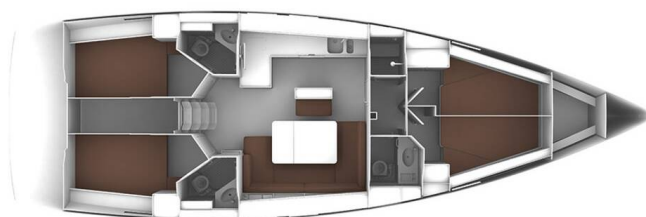

BAVARIA CRUISER 46

Sail Vega (2014)

Sailing yacht **Bavaria Cruiser 46 Sail Vega**, built in **2014** is anchored in the **Fethiye, Ece Saray Marina Resort, Aegean, Turkey**. It has **4 cabins**, can accommodate **8 people** and has **3 toilets**. Bed linen and kitchen equipment are included in the price.