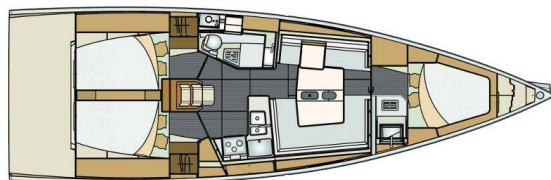

ELAN E5

Lina (2020)

Sailing yacht **Elan E5 Lina**, built in **2020** is anchored in the **Marina Kremik, Primosten, Šibenik region, Croatia**. It has **3 cabins**, can accommodate **6 + 2 people** and has **2 toilets**. Bed linen and kitchen equipment are included in the price.