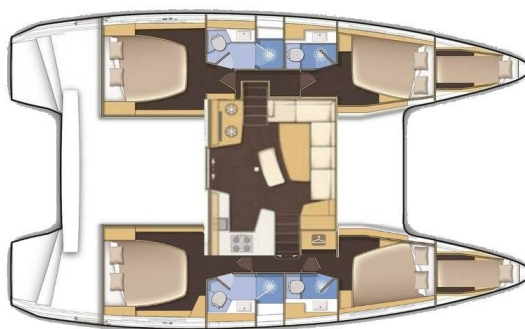

# LAGOON 42

Aktis (2020)

Catamaran Lagoon 42 Aktis, built in 2020 is anchored in the Athens, Alimos marina, Athens area/Saronic/Peloponese, Greece. It has 4 + 2 cabins, can accommodate 8 + 2 + 2 people and has 4 + 1 toilets. Bed linen and kitchen equipment are included in the price.

**Aktis**

Production year

**2020**

Length

**42 ft**

Cabins

**4 + 2**

Berths