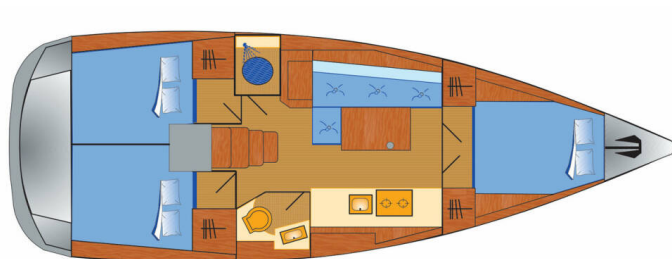

OCEANIS 38.1

Tena (2021)

Sailing yacht Oceanis 38.1 Tena, built in 2021 is anchored in the Marina Punat, Krk, Kvarner, Croatia. It has 3 cabins, can accommodate 6 + 2 people and has 1 toilets. Bed linen and kitchen equipment are included in the price.

Tena

Production year

2021

Length

38 ft

Cabins

3

Berths