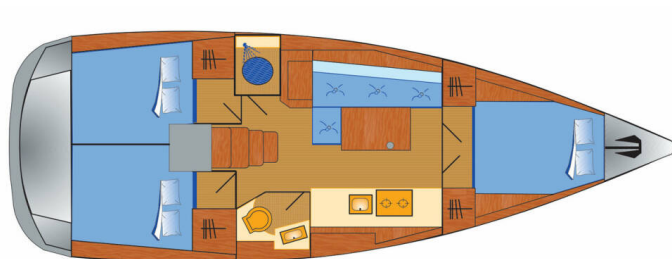

# OCEANIS 38.1

Tena (2021)

Sailing yacht Oceanis 38.1 Tena, built in 2021 is anchored in the Marina Punat, Krk, Kvarner, Croatia. It has 3 cabins, can accommodate 6 + 2 people and has 1 toilets. Bed linen and kitchen equipment are included in the price.