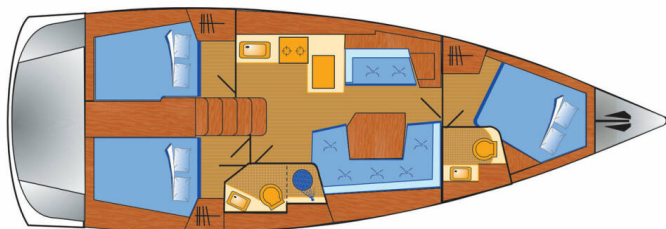

OCEANIS 41.1

Pauline (2020)

Sailing yacht **Oceanis 41.1 Pauline**, built in **2020** is anchored in the **Marina Tehnomont Veruda, Pula, Istra, Croatia**. It has **3 cabins**, can accommodate **6 + 2 people** and has **2 toilets**. Bed linen and kitchen equipment are included in the price.

Pauline

Production year

2020

Length

41 ft

Cabins

3

Berths