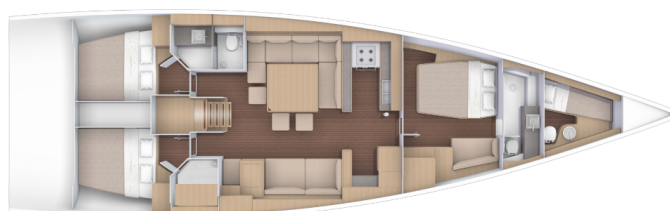

# DUFOUR EXCLUSIVE 56

Kabuki - OW (2020)

Sailing yacht Dufour Exclusive 56 Kabuki - OW, built in 2020 is anchored in the **Marina Kremik, Primosten, Šibenik region, Croatia**. It has **3 + 1 cabins**, can accommodate **6 + 2 + 1 people** and has **2 toilets**. Bed linen and kitchen equipment are included in the price.

**Kabuki - OW**

Production year

**2020**

Length

**56 ft**

Cabins

**3 + 1**

Berths