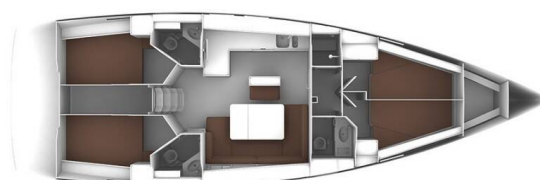

BAVARIA CRUISER 46

Angel (2020)

Sailing yacht **Bavaria Cruiser 46 Angel**, built in **2020** is anchored in the **Marina Kornati, Biograd, Zadar region, Croatia**. It has **4 cabins**, can accommodate **8 + 1 people** and has **3 toilets**. Bed linen and kitchen equipment are included in the price.

Angel

Production year

2020

Length

47 ft

Cabins

4

Berths