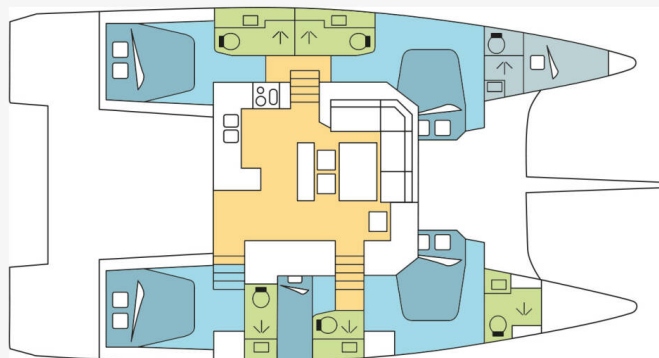

DUFOUR 48 CATAMARAN

My Blue Heaven (2020)

Catamaran Dufour 48 Catamaran My Blue Heaven, built in 2020 is anchored in the **Athens, Alimos marina, Athens area/Saronic/Peloponese, Greece**. It has **5 + 1 cabins**, can accommodate **10 + 2 people** and has **5 + 1 toilets**. Bed linen and kitchen equipment are included in the price.

My Blue Heaven

Production year

2020

Length

48 ft

Cabins

5 + 1

Berths