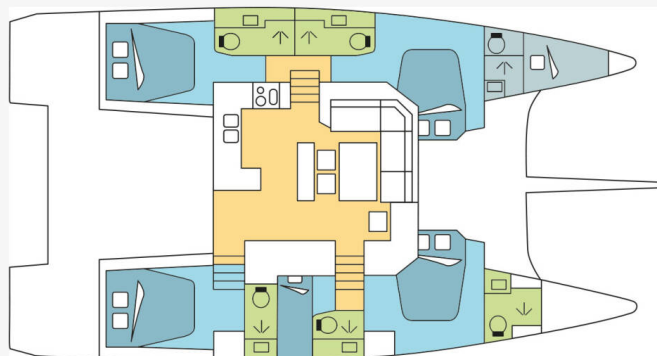

DUFOUR 48 CATAMARAN

Diva (2021)

Catamaran Dufour 48 Catamaran Diva, built in 2021 is anchored in the **Athens, Alimos marina, Athens area/Saronic/Peloponese, Greece**. It has **5 + 1 cabins**, can accommodate **10 + 2 people** and has **5 + 1 toilets**. Bed linen and kitchen equipment are included in the price.

Diva

Production year

2021

Length

48 ft

Cabins

5 + 1

Berths