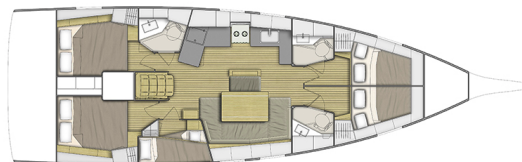

OCEANIS 46.1

FriendSEAp (2020)

Sailing yacht Oceanis 46.1 FriendSEAp, built in 2020 is anchored in the **Lefkas, D-Marin, Ionian Islands, Greece**. It has **5 cabins**, can accommodate **10 people** and has **3 toilets**. Bed linen and kitchen equipment are included in the price.

YACHT SPECIFICATIONS

Yacht Base

Lefkas, D-Marin, Greece

Yacht ID

2574

Brands

Beneteau

Yacht name

FriendSEAp

Production year

2020

Length

48 ft

Cabins

5

Berths

10

Max Persons

12

WC

3

Engine

1 x 80 HP

Fuel tank

200 l