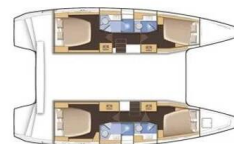

LAGOON 42

DayElli (2020)

Catamaran Lagoon 42 DayElli, built in 2020 is anchored in the Mallorca, Porto Colom, Balearic Islands, Spain. It has 4 + 2 cabins, can accommodate 8 + 2 + 2 people and has 4 toilets. Bed linen and kitchen equipment are included in the price.

DayElli

Production year

2020

Length

42 ft

Cabins

4 + 2

Berths