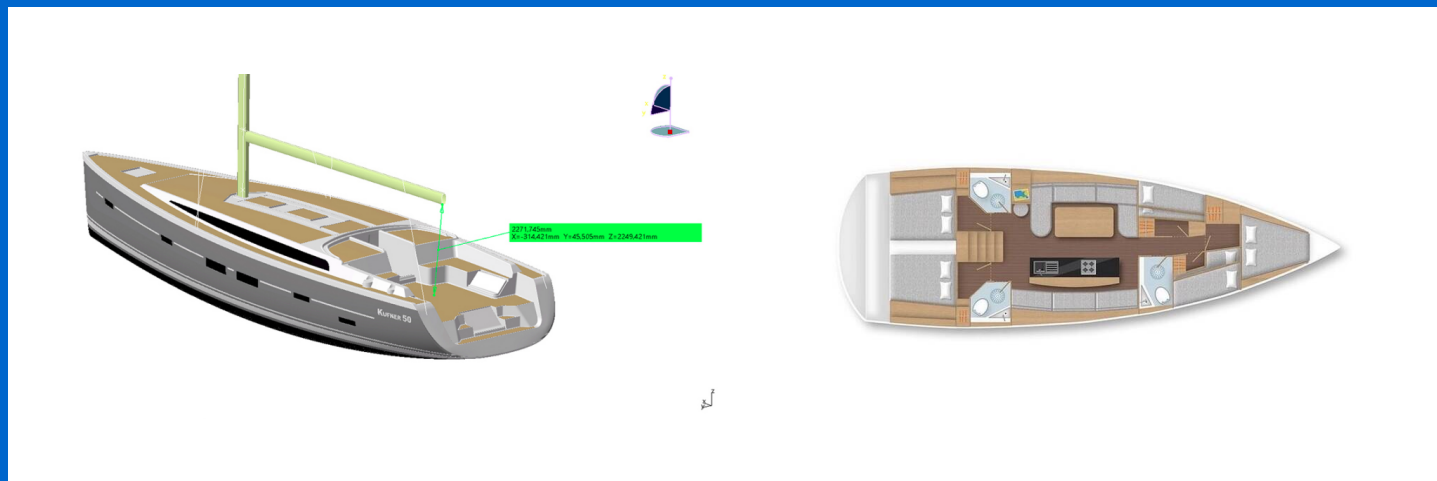

D&D KUFNER 50

Rosso (2020)

Sailing yacht **D&D Kufner 50 Rosso**, built in **2020** is anchored in the **Trogir, Yachtclub Seget (Marina Baotić), Split region, Croatia**. It has **5 cabins**, can accommodate **10 + 1 people** and has **3 toilets**. Bed linen and kitchen equipment are included in the price.

Rosso

Production year

2020

Length

49 ft

Cabins

5

Berths