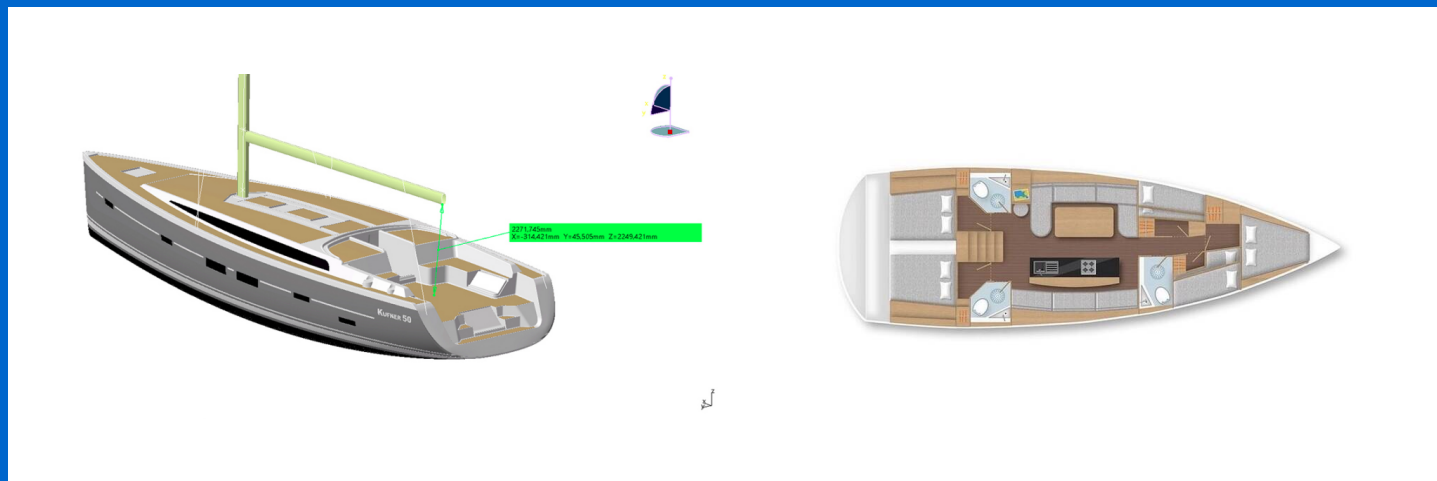

# D&D KUFNER 50

Rosso (2020)

Sailing yacht **D&D Kufner 50 Rosso**, built in **2020** is anchored in the **Trogir, Yachtclub Seget (Marina Baotić), Split region, Croatia**. It has **5 cabins**, can accommodate **10 + 1 people** and has **3 toilets**. Bed linen and kitchen equipment are included in the price.

## YACHT SPECIFICATIONS

Yacht Base

**Trogir, Yachtclub Seget (Marina Baotić), Croatia**

Yacht ID

**2568**

Brands

**D&D Yacht**

Yacht name

**Rosso**

Production year

**2020**

Length

**49 ft**

Cabins

**5**

Berths