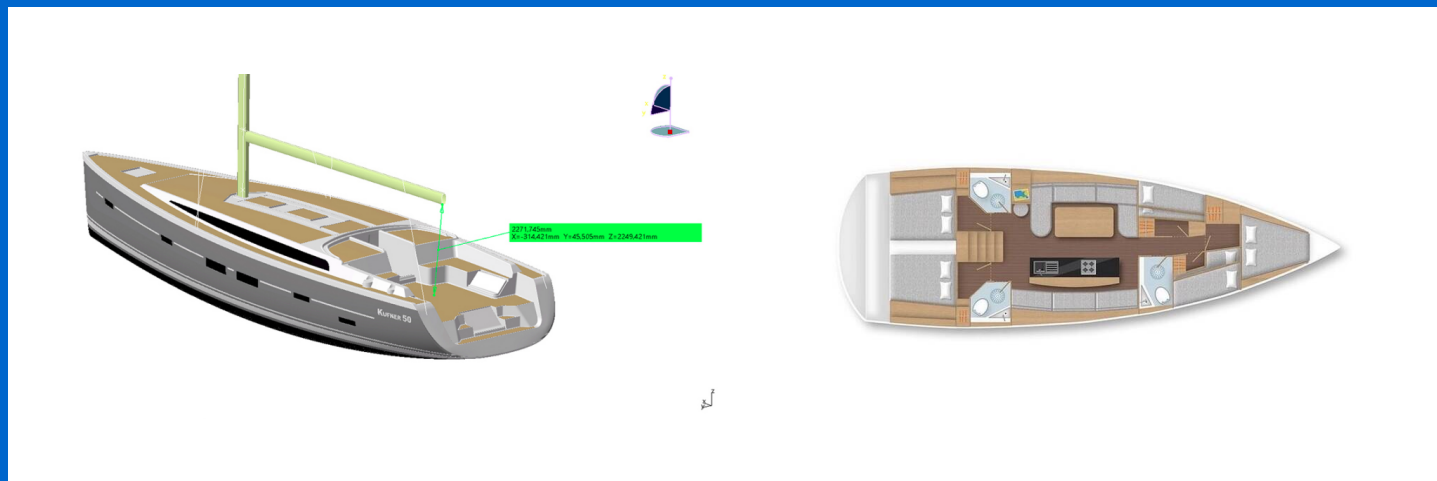

D&D KUFNER 50

Rosso (2020)

Sailing yacht **D&D Kufner 50 Rosso**, built in **2020** is anchored in the **Trogir, Yachtclub Seget (Marina Baotić), Split region, Croatia**. It has **5 cabins**, can accommodate **10 + 1 people** and has **3 toilets**. Bed linen and kitchen equipment are included in the price.

Rosso

Production year

2020

Length

49 ft

Cabins

5

Berths

10 + 1

Max Persons

11

WC

3

Engine

1 x 80 HP

Fuel tank