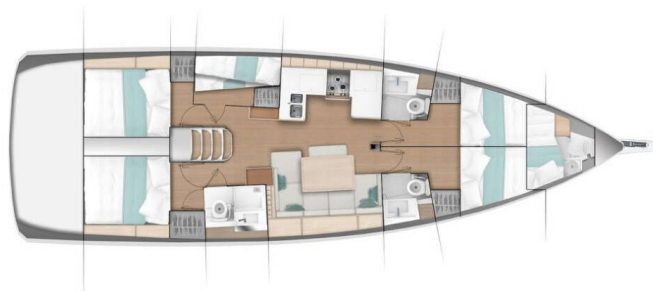

SUN ODYSSEY 490

Pileas (2020)

Sailing yacht Sun Odyssey 490 Pileas, built in 2020 is anchored in the **Corfu, Gouvia Marina, Ionian Islands, Greece**. It has **5 + 1 cabins**, can accommodate **10 + 2 people** and has **3 toilets**. Bed linen and kitchen equipment are included in the price.