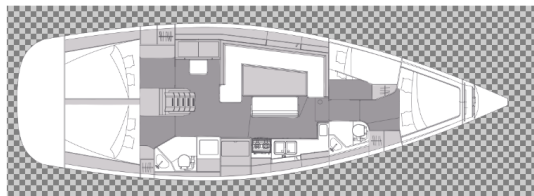

ELAN IMPRESSION 45.1

AirTime 3 (2020)

Sailing yacht **Elan Impression 45.1 AirTime 3**, built in **2020** is anchored in the **Marina Losinj, Mali Losinj, Kvarner, Croatia**. It has **4 cabins**, can accommodate **8 + 2 people** and has **2 toilets**. Bed linen and kitchen equipment are included in the price.