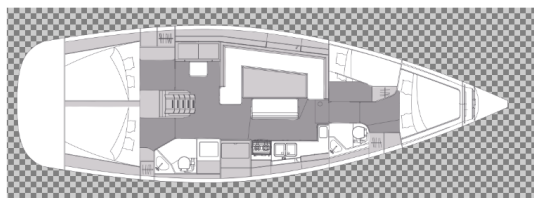

ELAN IMPRESSION 45.1

AirTime 2 (2020)

Sailing yacht Elan Impression 45.1 AirTime 2, built in 2020 is anchored in the **Marina Punat, Krk, Kvarner, Croatia**. It has **4 cabins**, can accommodate **8 + 2 people** and has **2 toilets**. Bed linen and kitchen equipment are included in the price.