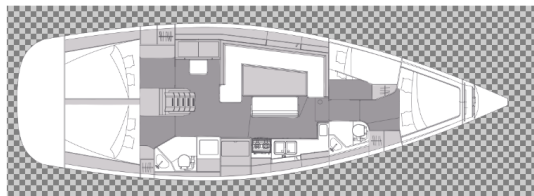

# ELAN IMPRESSION 45.1

AirTime 2 (2020)

Sailing yacht Elan Impression 45.1 AirTime 2, built in 2020 is anchored in the **Marina Punat, Krk, Kvarner, Croatia**. It has **4 cabins**, can accommodate **8 + 2 people** and has **2 toilets**. Bed linen and kitchen equipment are included in the price.