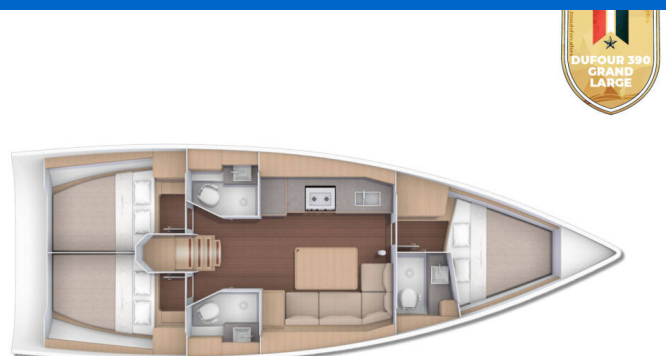

# DUFOUR 390 GL

Klara (2020)

Sailing yacht Dufour 390 GL Klara, built in 2020 is anchored in the Marina Kastela, Split region, Croatia. It has 3 cabins, can accommodate 6 + 2 people and has 3 toilets. Bed linen and kitchen equipment are included in the price.

**Klara**

Production year

**2020**

Length

**39 ft**

Cabins

**3**

Berths