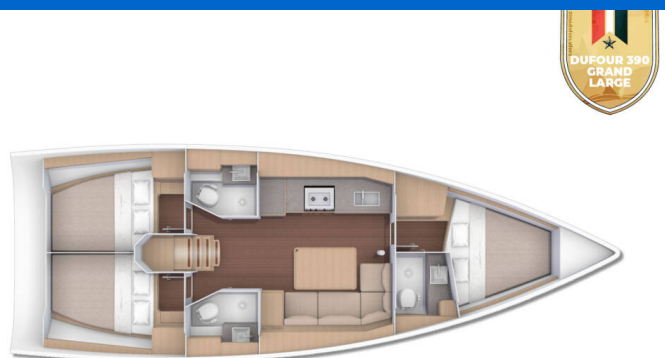

DUFOUR 390 GL

Maša (2020)

Sailing yacht Dufour 390 GL Maša, built in 2020 is anchored in the Marina Frapa, Rogoznica, Šibenik region, Croatia. It has 3 cabins, can accommodate 6 + 2 people and has 3 toilets. Bed linen and kitchen equipment are included in the price.

Maša

Production year

2020

Length

39 ft

Cabins

3

Berths