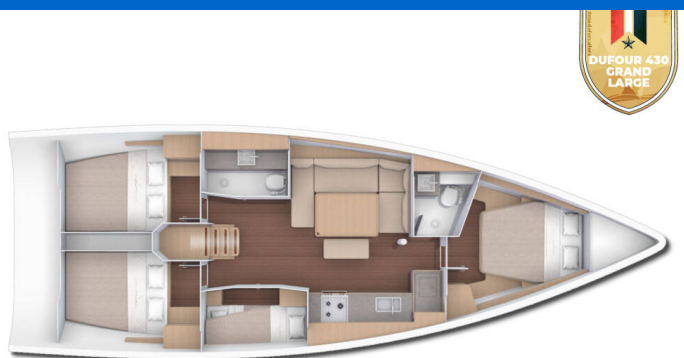

DUFOUR 430 GL

Largo (2020)

Sailing yacht Dufour 430 GL Largo, built in 2020 is anchored in the Marina Kastela, Split region, Croatia. It has 4 cabins, can accommodate 8 + 2 people and has 2 toilets. Bed linen and kitchen equipment are included in the price.

Largo

Production year

2020

Length

43 ft

Cabins

4

Berths