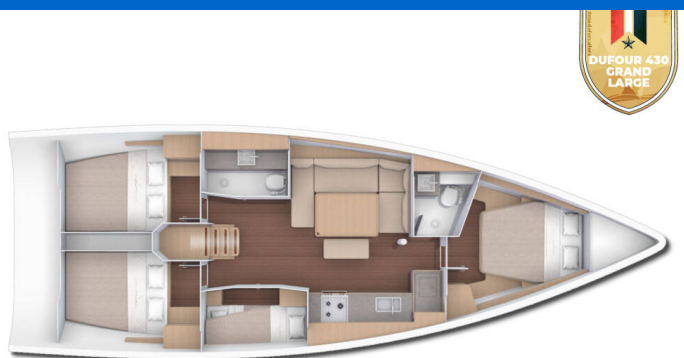

DUFOUR 430 GL

Largo (2020)

Sailing yacht Dufour 430 GL Largo, built in 2020 is anchored in the **Marina Kastela, Split region, Croatia**. It has **4 cabins**, can accommodate **8 + 2 people** and has **2 toilets**. Bed linen and kitchen equipment are included in the price.

Largo

Production year

2020

Length

43 ft

Cabins

4

Berths