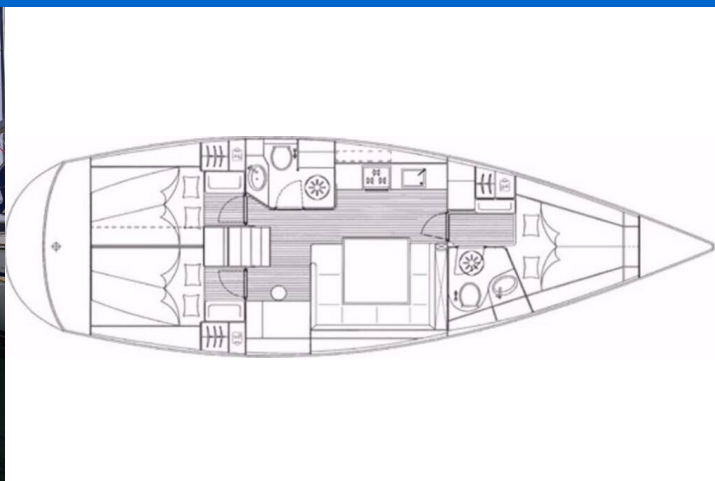

BAVARIA 43 CRUISER

Annabella (2010)

Sailing yacht **Bavaria 43 Cruiser Annabella**, built in **2010** is anchored in the **Murter, ACI Marina Jezera, Šibenik region, Croatia**. It has **3 cabins**, can accommodate **6 + 1 people** and has **2 toilets**. Bed linen and kitchen equipment are included in the price.