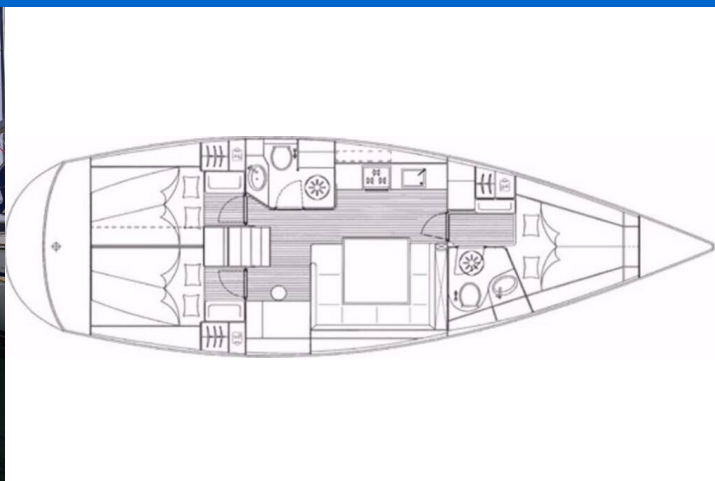

# BAVARIA 43 CRUISER

Annabella (2010)

Sailing yacht **Bavaria 43 Cruiser Annabella**, built in **2010** is anchored in the **Murter, ACI Marina Jezera, Šibenik region, Croatia**. It has **3 cabins**, can accommodate **6 + 1 people** and has **2 toilets**. Bed linen and kitchen equipment are included in the price.