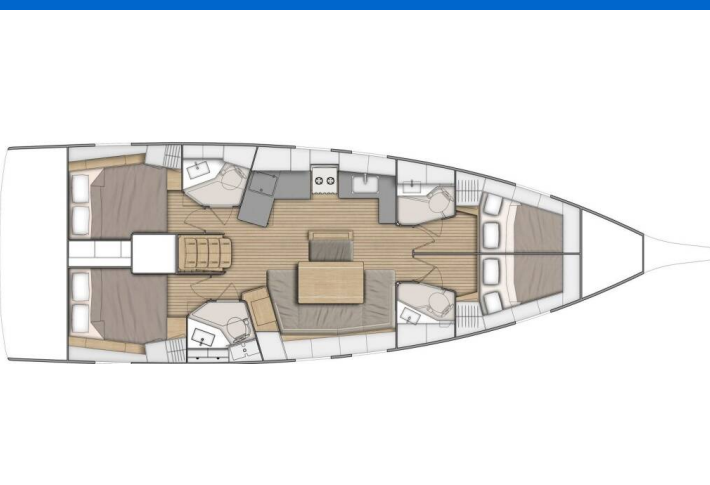

OCEANIS 46.1

Anne (2020)

Sailing yacht Oceanis 46.1 Anne, built in 2020 is anchored in the ACI Marina Vodice, Šibenik region, Croatia. It has 4 cabins, can accommodate 8 + 2 people and has 4 toilets. Bed linen and kitchen equipment are included in the price.

Anne

Production year

2020

Length

48 ft

Cabins

4

Berths