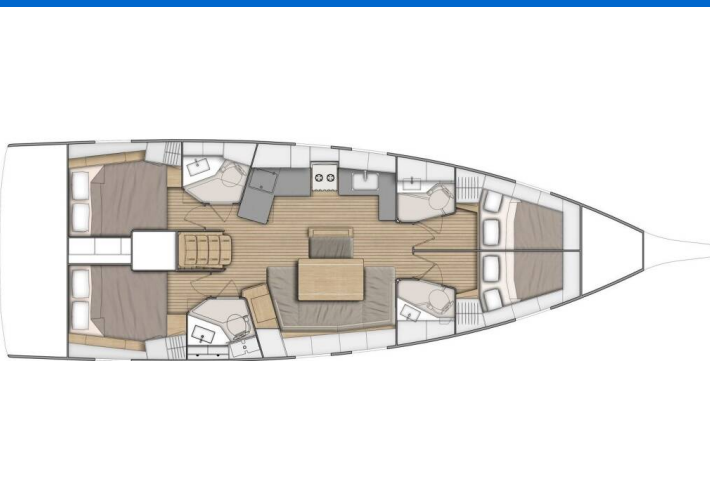

# OCEANIS 46.1

Sasool (2020)

Sailing yacht Oceanis 46.1 Sasool, built in 2020 is anchored in the Trogir, Marina Trogir (ex.SCT), Split region, Croatia. It has 4 cabins, can accommodate 8 + 2 people and has 4 toilets. Bed linen and kitchen equipment are included in the price.

**Sasool**

Production year

**2020**

Length

**48 ft**

Cabins

**4**

Berths