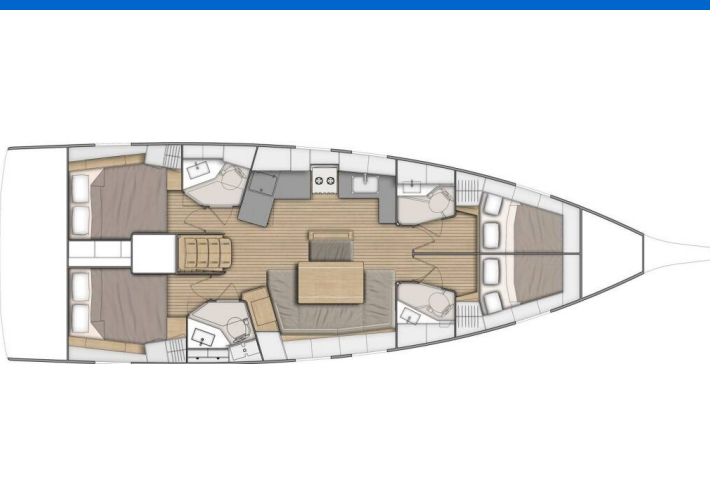

OCEANIS 46.1

Lambda (2020)

Sailing yacht Oceanis 46.1 Lambda, built in 2020 is anchored in the Trogir, Marina Trogir (ex.SCT), Split region, Croatia. It has 4 cabins, can accommodate 8 + 2 people and has 4 toilets. Bed linen and kitchen equipment are included in the price.

Lambda

Production year

2020

Length

48 ft

Cabins

4

Berths