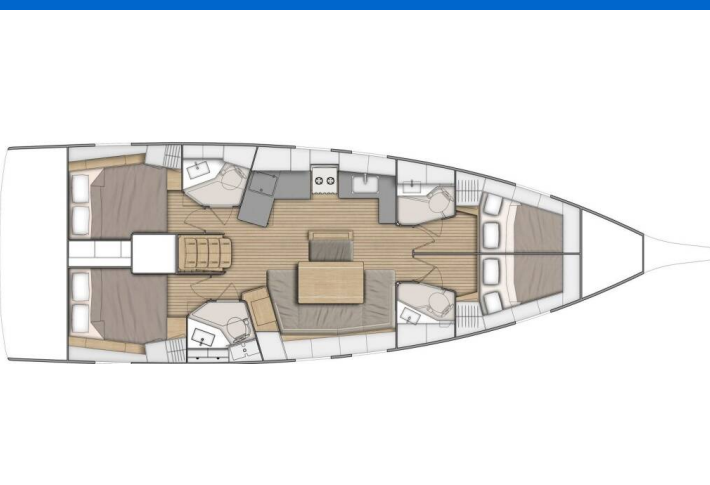

OCEANIS 46.1

Ladybug (2020)

Sailing yacht Oceanis 46.1 Ladybug, built in 2020 is anchored in the Trogir, Marina Trogir (ex.SCT), Split region, Croatia. It has 4 cabins, can accommodate 8 + 2 people and has 4 toilets. Bed linen and kitchen equipment are included in the price.

Ladybug

Production year

2020

Length

48 ft

Cabins

4

Berths