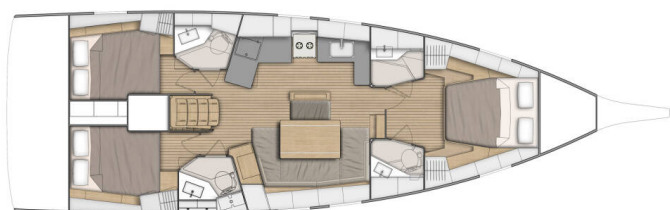

OCEANIS 46.1

My Course (2020)

Sailing yacht Oceanis 46.1 My Course, built in 2020 is anchored in the **Trogir, Marina Trogir (ex.SCT), Split region, Croatia**. It has **3 cabins**, can accommodate **6 + 2 people** and has **3 toilets**. Bed linen and kitchen equipment are included in the price.

My Course

Production year

2020

Length

48 ft

Cabins

3

Berths