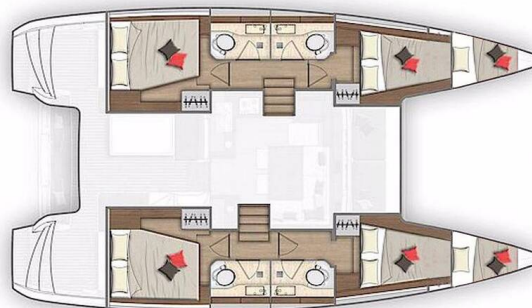

LAGOON 40

Venus (2020)

Catamaran **Lagoon 40 Venus**, built in **2020** is anchored in the **Marina Šangulin, Biograd, Zadar region, Croatia**. It has **4 + 2 cabins**, can accommodate **8 + 2 + 2 people** and has **4 toilets**. Bed linen and kitchen equipment are included in the price.

Venus

Production year

2020

Length

39 ft

Cabins

4 + 2

Berths