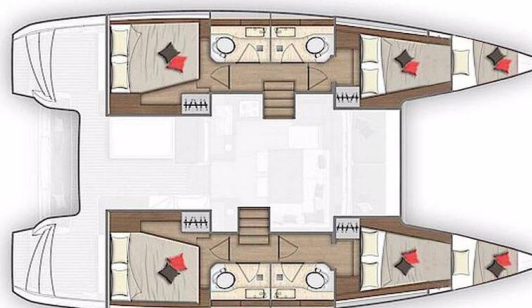

# LAGOON 40

Mars (2020)

Catamaran **Lagoon 40 Mars**, built in **2020** is anchored in the **ACI Marina Vodice, Šibenik region, Croatia**. It has **4 + 2 cabins**, can accommodate **8 + 2 + 2 people** and has **4 toilets**. Bed linen and kitchen equipment are included in the price.