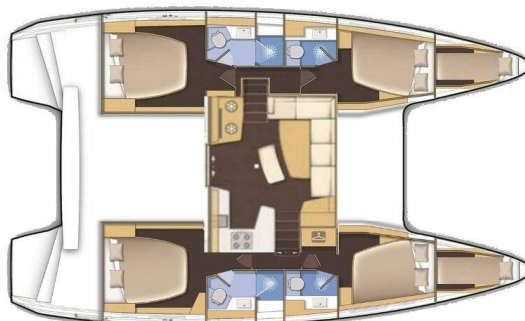

LAGOON 42

Sophie (2020)

Catamaran Lagoon 42 Sophie, built in 2020 is anchored in the Trogir, Marina Trogir (ex.SCT), Split region, Croatia. It has 4 + 2 cabins, can accommodate 8 + 2 + 2 people and has 4 toilets. Bed linen and kitchen equipment are included in the price.

Sophie

Production year

2020

Length

42 ft

Cabins

4 + 2

Berths