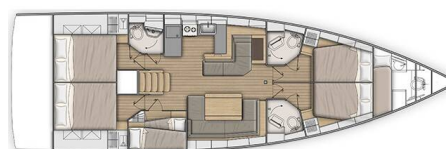

# OCEANIS 51.1

Air 1 (2020)

Sailing yacht Oceanis 51.1 Air 1, built in 2020 is anchored in the Trogir, Marina Trogir (ex.SCT), Split region, Croatia. It has 5 + 1 cabins, can accommodate 10 + 1 + 1 people and has 3 + 1 toilets. Bed linen and kitchen equipment are included in the price.