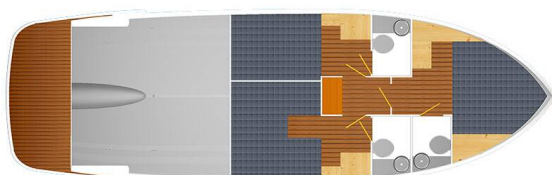

# FUTURA 40 GRAND HORIZON

Backup (2020)

Motor yacht Futura 40 Grand Horizon Backup, built in 2020 is anchored in the **Sukosan, D-Marin Dalmacija Marina, Zadar region, Croatia**. It has **3 cabins**, can accommodate **6 people** and has **3 toilets**. Bed linen and kitchen equipment are included in the price.

**Backup**

Production year

**2020**

Length

**37 ft**

Cabins

**3**

Berths