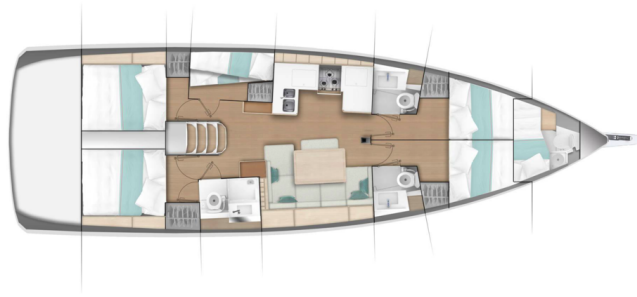

SUN ODYSSEY 490

Jason (2020)

Sailing yacht Sun Odyssey 490 Jason, built in 2020 is anchored in the Athens, Alimos marina, Athens area/Saronic/Peloponese, Greece. It has 5 + 1 cabins, can accommodate 10 + 2 people and has 3 + 1 toilets. Bed linen and kitchen equipment are included in the price.

Jason

Production year

2020

Length

47 ft

Cabins

5 + 1

Berths