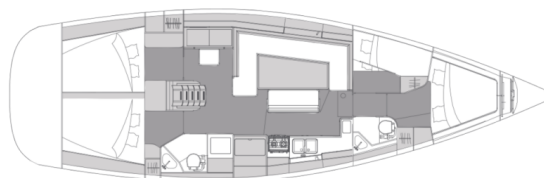

ELAN IMPRESSION 45.1

Eva (2020)

Sailing yacht **Elan Impression 45.1 Eva**, built in **2020** is anchored in the **Marina Pirovac, Šibenik region, Croatia**. It has **4 cabins**, can accommodate **8 + 2 people** and has **2 toilets**. Bed linen and kitchen equipment are included in the price.