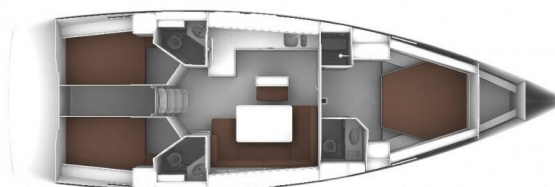

BAVARIA CRUISER 46 STYLE

Hana (2020)

Sailing yacht **Bavaria Cruiser 46 Style Hana**, built in **2020** is anchored in the **Marina Kornati, Biograd, Zadar region, Croatia**. It has **3 cabins**, can accommodate **6 + 1 people** and has **3 toilets**. Bed linen and kitchen equipment are included in the price.