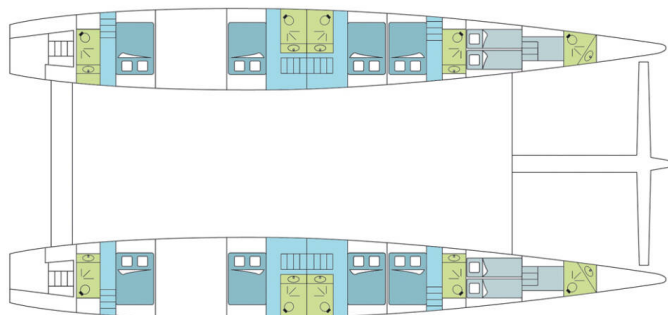

DREAM 82

DREAM 82 (2009)

Catamaran Dream 82 DREAM 82, built in 2009 is anchored in the **Phuket, Yacht Haven Marina, Phuket, Thailand** . It has **10 + 2 cabins**, can accommodate **20 + 4 people** and has **12 toilets**. Bed linen and kitchen equipment are included in the price.