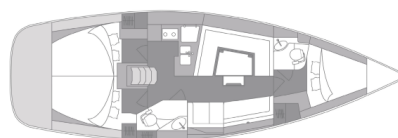

ELAN IMPRESSION 40.1

Kate (2020)

Sailing yacht **Elan Impression 40.1 Kate**, built in **2020** is anchored in the **Marina Pirovac, Šibenik region, Croatia**. It has **3 cabins**, can accommodate **6 + 2 people** and has **2 toilets**. Bed linen and kitchen equipment are included in the price.

Kate

Production year

2020

Length

39 ft

Cabins

3

Berths