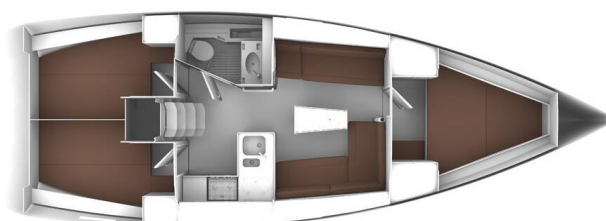

# BAVARIA CRUISER 37

Kedi (2014)

Sailing yacht **Bavaria Cruiser 37 Kedi**, built in **2014** is anchored in the **Fethiye, Ece Saray Marina Resort, Aegean, Turkey**. It has **3 cabins**, can accommodate **6 people** and has **1 toilets**. Bed linen and kitchen equipment are included in the price.

**Kedi**

Production year

**2014**

Length

**37 ft**

Cabins

**3**

Berths