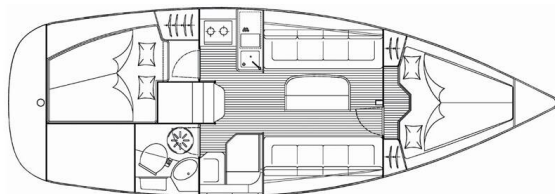

BAVARIA 30 CRUISER

Sara (2006)

Sailing yacht **Bavaria 30 Cruiser Sara**, built in **2006** is anchored in the **Marina Punat, Krk, Kvarner, Croatia**. It has **2 cabins**, can accommodate **4 + 2 people** and has **1 toilets**. Bed linen and kitchen equipment are included in the price.

YACHT SPECIFICATIONS

Yacht Base

Marina Punat, Krk, Croatia

Yacht ID

226

Brands

Bavaria

Yacht name

Sara

Production year

2006

Length

31 ft

Cabins

2

Berths