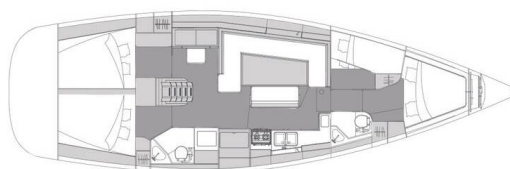

ELAN IMPRESSION 45.1

Anaya (2020)

Sailing yacht **Elan Impression 45.1 Anaya**, built in **2020** is anchored in the **Marina Kornati, Biograd, Zadar region, Croatia**. It has **4 cabins**, can accommodate **8 + 2 people** and has **2 toilets**. Bed linen and kitchen equipment are included in the price.

Anaya

Production year

2020

Length

44 ft

Cabins

4

Berths