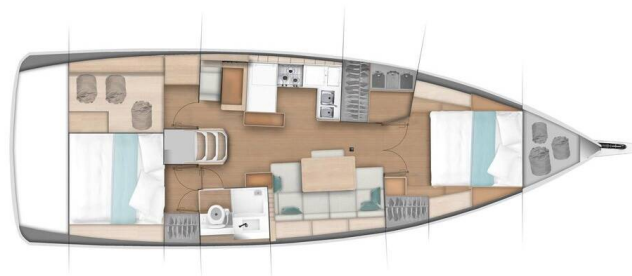

SUN ODYSSEY 440

Andiamo (2018)

Sailing yacht Sun Odyssey 440 Andiamo, built in 2018 is anchored in the **BVI, Tortola, Ritter House Marina, British Virgin Islands, British Virgin Islands**. It has **2 cabins**, can accommodate **4 + 2 people** and has **2 toilets**. Bed linen and kitchen equipment are included in the price.

Andiamo

Production year

2018

Length

43 ft

Cabins

2

Berths