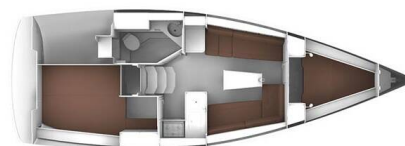

# BAVARIA CRUISER 33

Cleopatra (2014)

Sailing yacht **Bavaria Cruiser 33 Cleopatra**, built in **2014** is anchored in the **Marina Mandalina, Sibenik, Šibenik region, Croatia**. It has **2 cabins**, can accommodate **4 + 2 people** and has **1 toilets**. Bed linen and kitchen equipment are included in the price.

**Cleopatra**

Production year

**2014**

Length

**33 ft**

Cabins

**2**

Berths