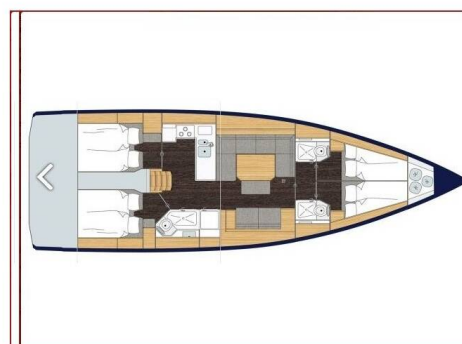

# BAVARIA C45 STYLE

Katharina (2019)

Sailing yacht **Bavaria C45 Style Katharina**, built in **2019** is anchored in the **Marina Kornati, Biograd, Zadar region, Croatia**. It has **4 cabins**, can accommodate **8 + 1 people** and has **3 toilets**. Bed linen and kitchen equipment are included in the price.

**Katharina**

Production year

**2019**

Length

**46 ft**

Cabins

**4**

Berths