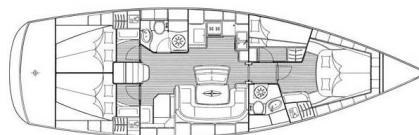

BAVARIA 46 CRUISER

Martina (2006)

Sailing yacht **Bavaria 46 Cruiser Martina**, built in **2006** is anchored in the **ACI Marina Trogir, Split region, Croatia**. It has **4 cabins**, can accommodate **8 + 2 people** and has **2 toilets**. Bed linen and kitchen equipment are included in the price.

Martina

Production year

2006

Length

47 ft

Cabins

4

Berths