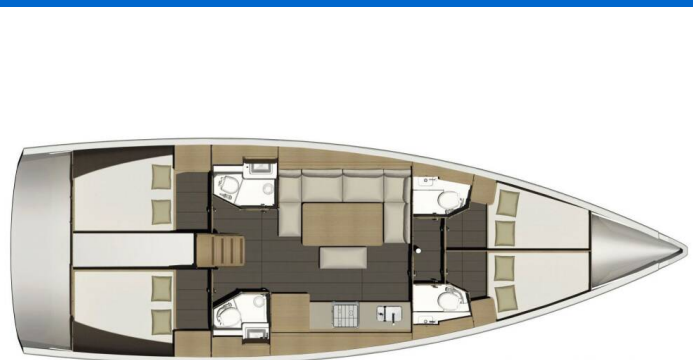

# DUFOUR 460 GL

Joanne (2019)

Sailing yacht Dufour 460 GL Joanne, built in 2019 is anchored in the **Lefkas, D-Marin, Ionian Islands, Greece**. It has **4 cabins**, can accommodate **8 + 2 people** and has **4 toilets**. Bed linen and kitchen equipment are included in the price.

**Joanne**

Production year

**2019**

Length

**46 ft**

Cabins

**4**

Berths