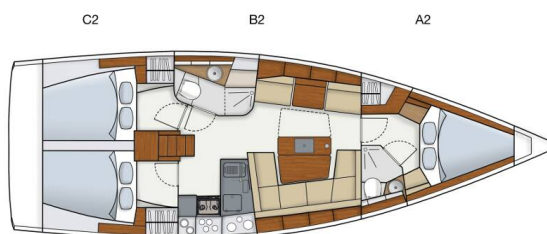

HANSE 415

Starbuck (2016)

Sailing yacht Hanse 415 Starbuck, built in 2016 is anchored in the **Gökova Ören Marina, Aegean, Turkey**. It has **3 cabins**, can accommodate **6 + 2 people** and has **2 toilets**. Bed linen and kitchen equipment are included in the price.

Starbuck

Production year

2016

Length

41 ft

Cabins

3

Berths