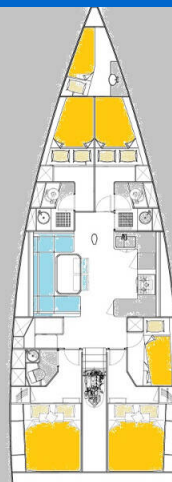

MORE 55

More Amore (2017)

Sailing yacht **More 55 More Amore**, built in **2017** is anchored in the **Marina Kastela, Split region, Croatia**. It has **5 + 1 cabins**, can accommodate **10 + 1 + 1 people** and has **3 + 1 toilets**. Bed linen and kitchen equipment are included in the price.

More Amore

Production year

2017

Length

55 ft

Cabins

5 + 1

Berths