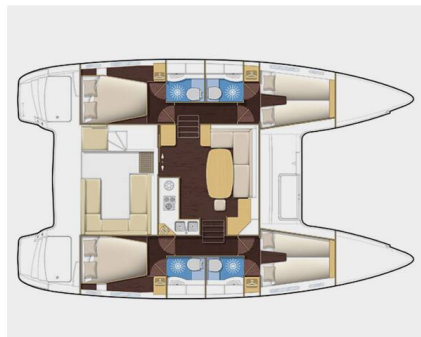

LAGOON 39

Catallou (2017)

Catamaran Lagoon 39 Catallou, built in **2017** is anchored in the **Rhodes New Marina, Dodecanese, Greece**. It has **4 + 2 cabins**, can accommodate **8 + 2 people** and has **4 toilets**. Bed linen and kitchen equipment are included in the price.

Catallou

Production year

2017

Length

39 ft

Cabins

4 + 2

Berths