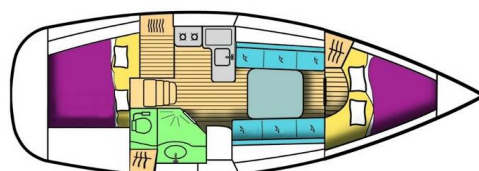

OCEANIS CLIPPER 323

Despina (2004)

Sailing yacht Oceanis Clipper 323 Despina, built in 2004 is anchored in the **Marina Kornati, Biograd, Zadar region, Croatia**. It has **2 cabins**, can accommodate **4 + 2 people** and has **1 toilets**. Bed linen and kitchen equipment are included in the price.

YACHT SPECIFICATIONS

Yacht Base

Marina Kornati, Biograd, Croatia

Yacht ID

1764

Brands

Beneteau

Yacht name