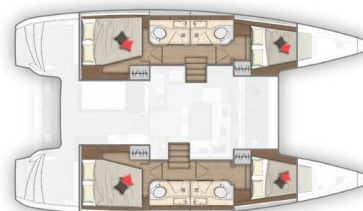

LAGOON 40

Mari (2019)

Catamaran Lagoon 40 Mari, built in 2019 is anchored in the Sukosan, D-Marin Dalmacija Marina, Zadar region, Croatia. It has **4 + 2 cabins**, can accommodate **8 + 2 + 2 people** and has **4 toilets**. Bed linen and kitchen equipment are included in the price.