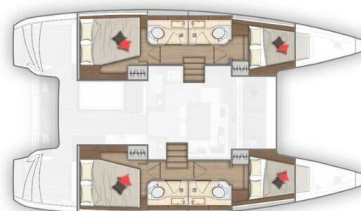

LAGOON 40

Tom & Jerry (2019)

Catamaran Lagoon 40 Tom & Jerry, built in 2019 is anchored in the **Sukosan, D-Marin Dalmacija Marina, Zadar region, Croatia**. It has **4 + 2 cabins**, can accommodate **8 + 2 + 2 people** and has **4 toilets**. Bed linen and kitchen equipment are included in the price.

Yacht name

Tom & Jerry

Production year

2019

Length

39 ft

Cabins

4 + 2