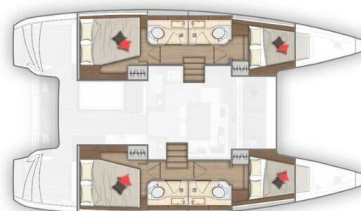

LAGOON 40

Tom & Jerry (2019)

Catamaran Lagoon 40 Tom & Jerry, built in 2019 is anchored in the **Sukosan, D-Marin Dalmacija Marina, Zadar region, Croatia**. It has **4 + 2 cabins**, can accommodate **8 + 2 + 2 people** and has **4 toilets**. Bed linen and kitchen equipment are included in the price.