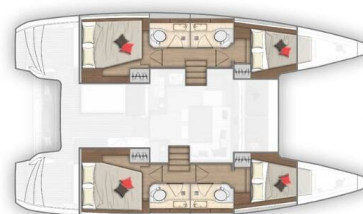

# LAGOON 40

Blue Angel (2019)

Catamaran Lagoon 40 Blue Angel, built in 2019 is anchored in the Sukosan, D-Marin Dalmacija Marina, Zadar region, Croatia . It has **4 + 2 cabins**, can accommodate **8 + 2 + 2 people** and has **4 toilets**. Bed linen and kitchen equipment are included in the price.