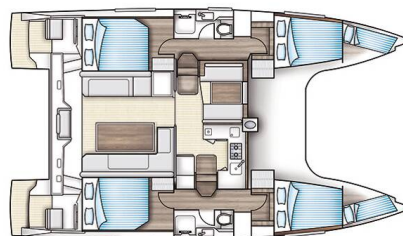

NAUTITECH 40 OPEN

Sea Spirit (2019)

Catamaran Nautitech 40 Open Sea Spirit, built in 2019 is anchored in the **La Balise Marina, Mauritius, Mauritius, Mauritius**. It has **4 cabins**, can accommodate **8 people** and has **2 toilets**. Bed linen and kitchen equipment are included in the price.

Sea Spirit

Production year

2019

Length

39 ft

Cabins

4

Berths